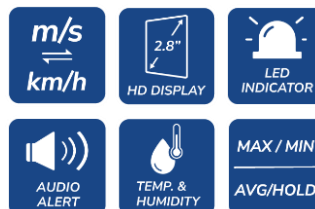

PRODUCT HIGHLIGHTS